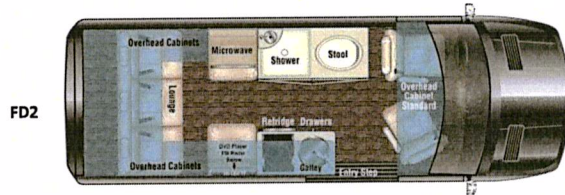

Arctic White N/C
 Metallic Silver \$1,945
 Jet Black \$1,945
 Other (OEM Available Color) \$1,945
 Custom Paint or Satin Exterior Finish \$11,995

AVAILABLE OPTIONS

Front Spoiler with Lights \$1,945
 Wireless Internet Router & Apple TV \$2,545
 600 Amp Hr Lithium Eco-Freedom Pkg. \$19,495
 100 Amp Hr. Lithium Battery w/ BMS \$1,945
 Complete Roof Rack w/ Ladder \$6,895